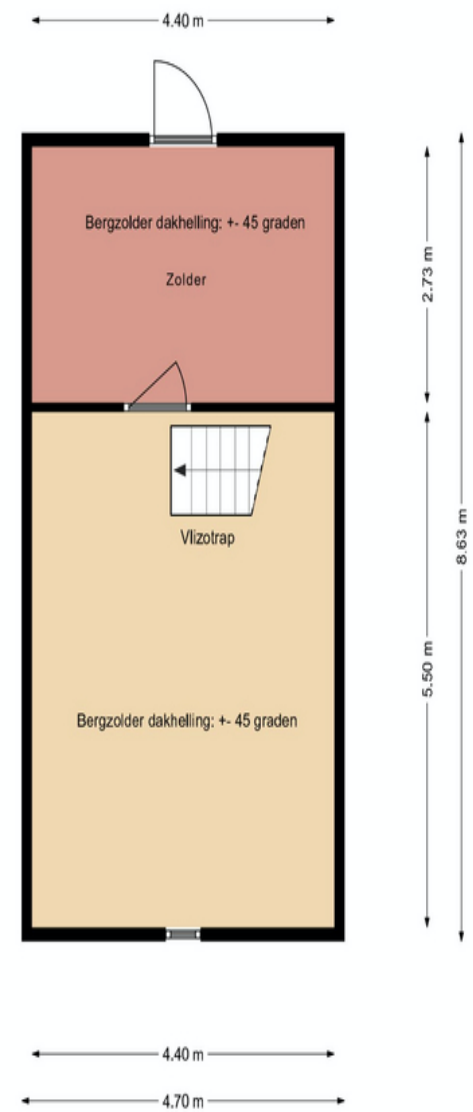

Begane grond

verdieping

zolder